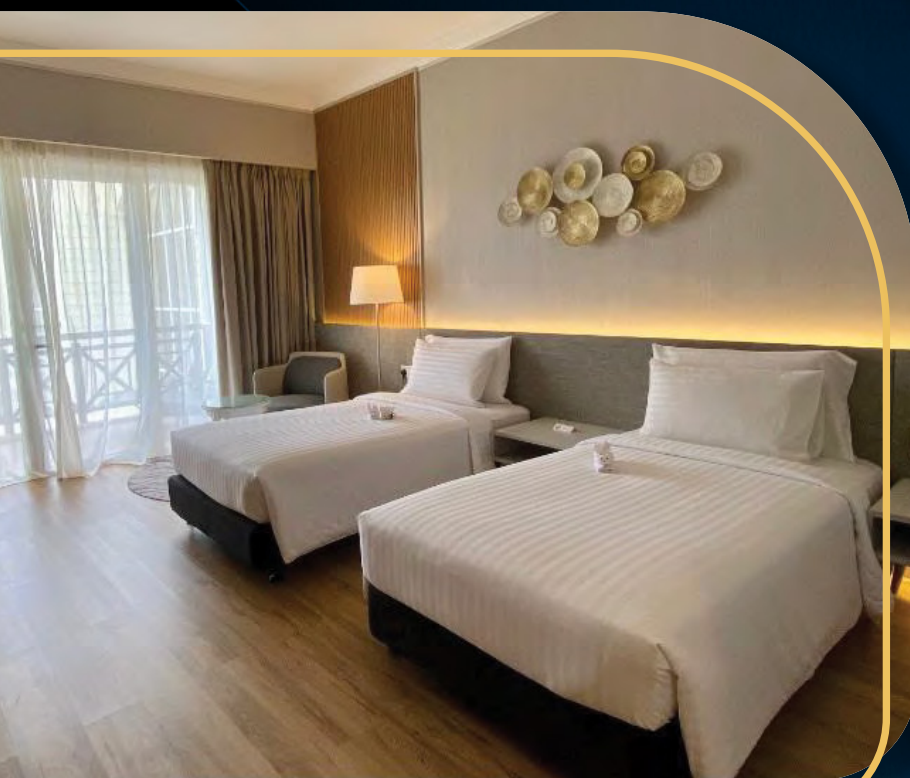

BANGI RESORT HOTEL

BANGI RESORT HOTEL

CONVERGE WITH CONFIDENCE

**A Serene Retreat, With Great Convenience
& Affordable Comfort**

 BangiResortHotelOfficial

 bangi.resort.hotel

 +60 3 8210 2222

www.bangiresorthotel.com

ROOM FACILITIES

-  Electronic Key System
-  In-room Digital Safe
-  Complimentary High-speed internet, 650 mbps
-  Chromecast
-  Hair Dryer
-  Iron & Ironing Board
-  Coffee/tea maker

RANGE OF HOTEL GUEST ROOMS